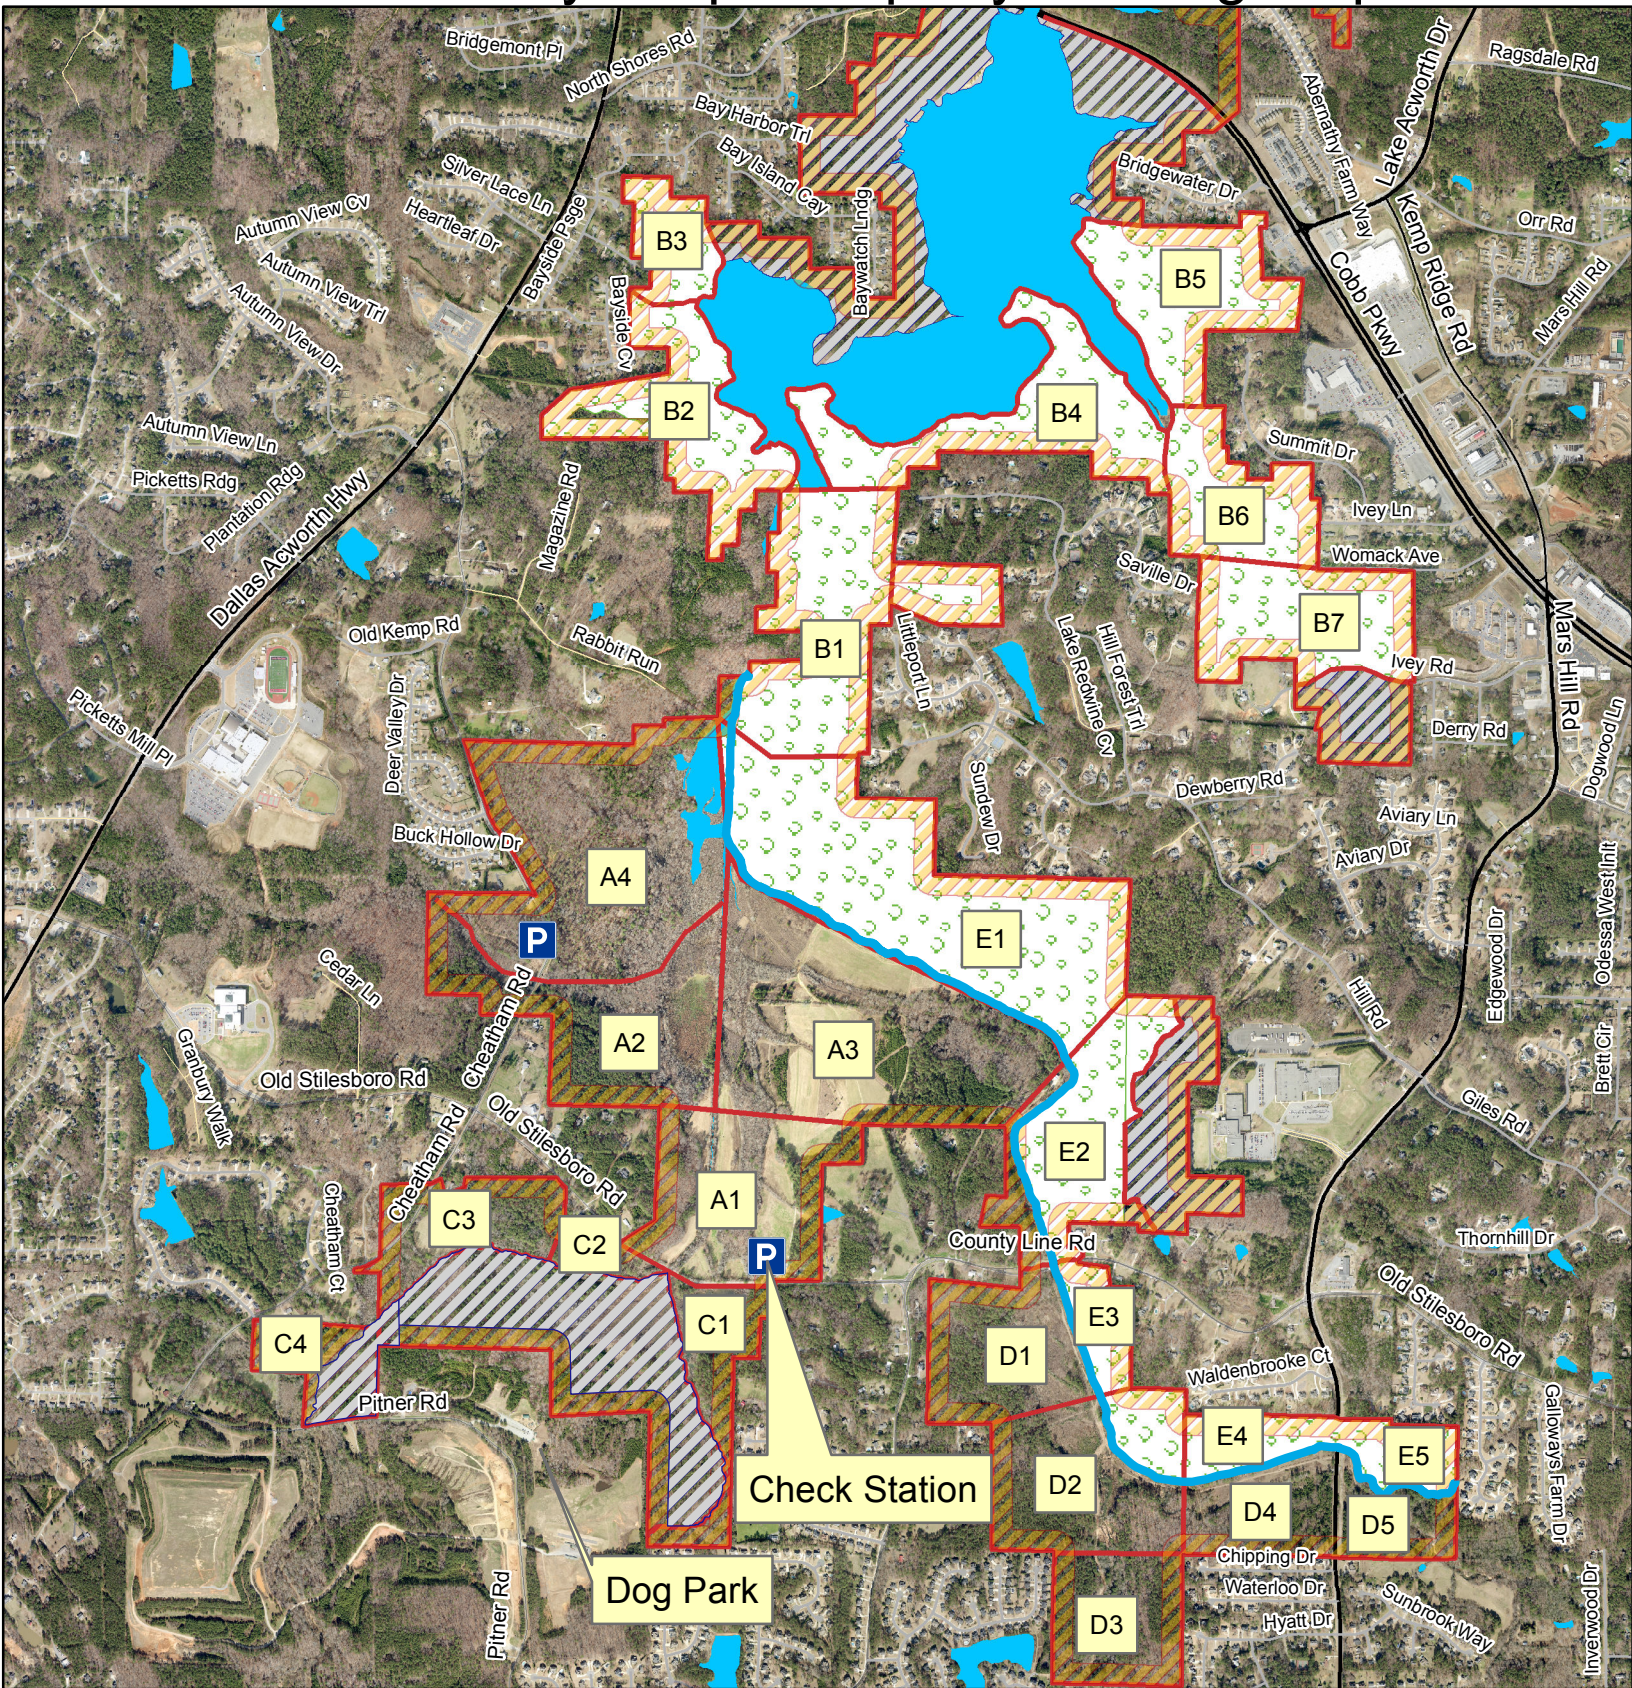

Cobb County Corps Property Hunting Map

N

0 700 1,400 2,800 Feet

Legend

-  Parking Lot
-  300' Buffer
-  Hunting Prohibited
-  Park Boundary
-  January All Day / September Until 10:00am
-  Allatoona Creek